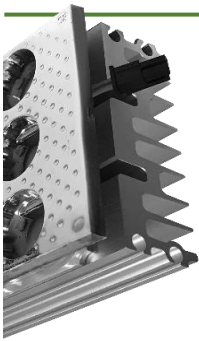

Alpine Series

The best built longest lasting low bay luminaires.

Extruded Heat Sinks
Outperform Castings